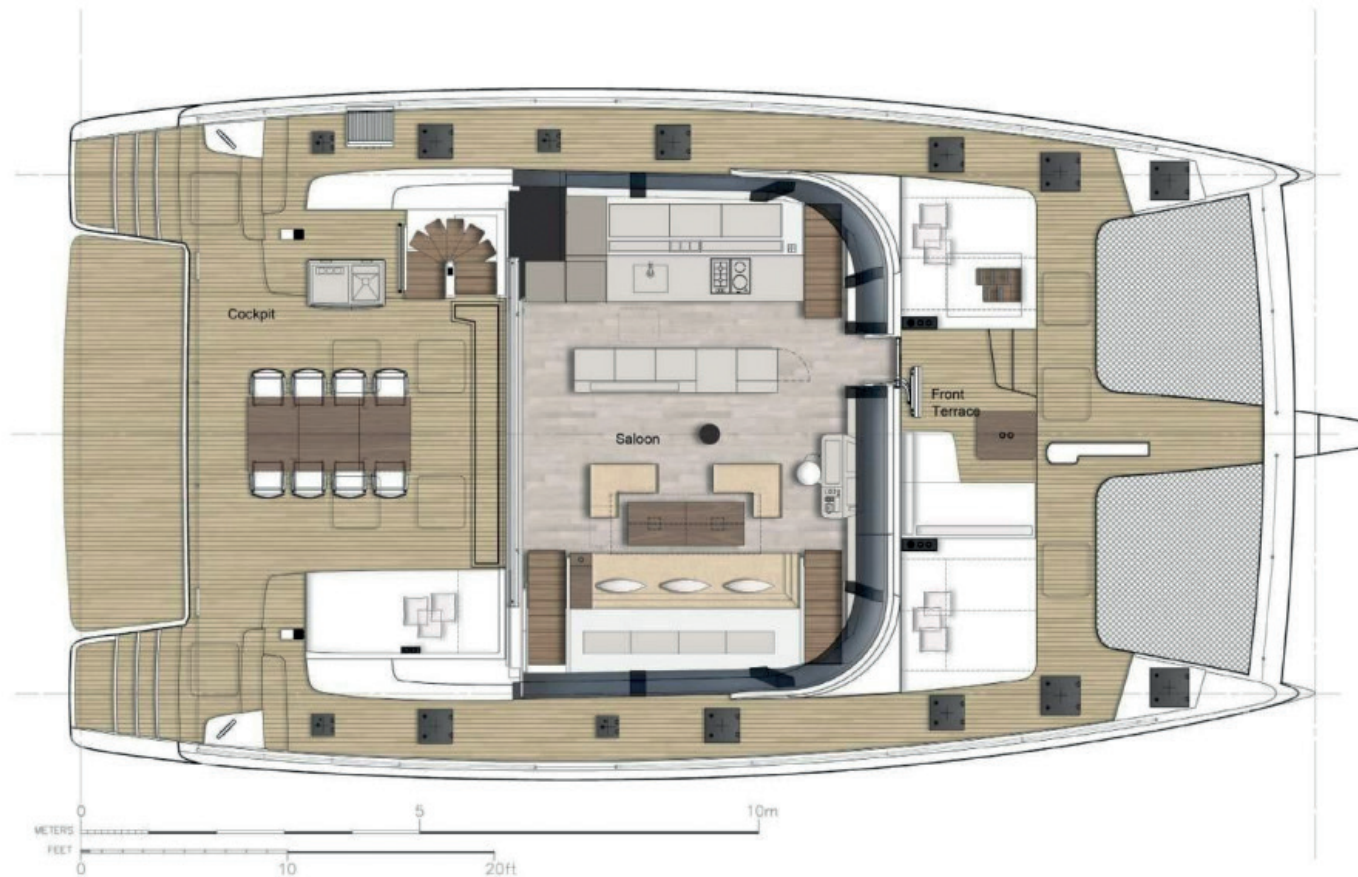

VALENTINE

A NEW SUNREEF 60'

DETAILED SPECIFICATIONS

NAME:	VALENTINE
BUILDER:	SUNREEF YACHTS
BUILT:	2021
LENGTH:	18,43 M (60' 6")
BEAM:	10,20 M (33' 6")
DRAFT:	5.5 M (18' 2")
CABINS:	4
GUESTS:	8
CREW:	3
SPEED:	9 KNOTS
ENGINE:	2 x VOLVO 150HP D3

- 1 Larger Master Cabin with Larger Ensuted Bathroom
- 3 Similar sized Guest Cabins with Ensuted Bathrooms

TOYS & TENDERS

TOYS

- SNORKELLING GEAR
- SEABOB
- WAKEBOARD
- 2 X SUP PADDLE BOARDS
- WATER AIR MATTRESS

TENDERS

- RIB 90 HP 5,6 M / 18,37 FT- 9 PERSONS

LAYOUT

UPPER DECK

Sunreef60
by sunreef yachts

LAYOUT

Sunreef60
by sunreef yachts

MAIN DECK

LAYOUT

BELOW DECK

Sunreef60 by sunreef yachts

WE LOOK FORWARD TO WELCOMING YOU ON

VALENTINE