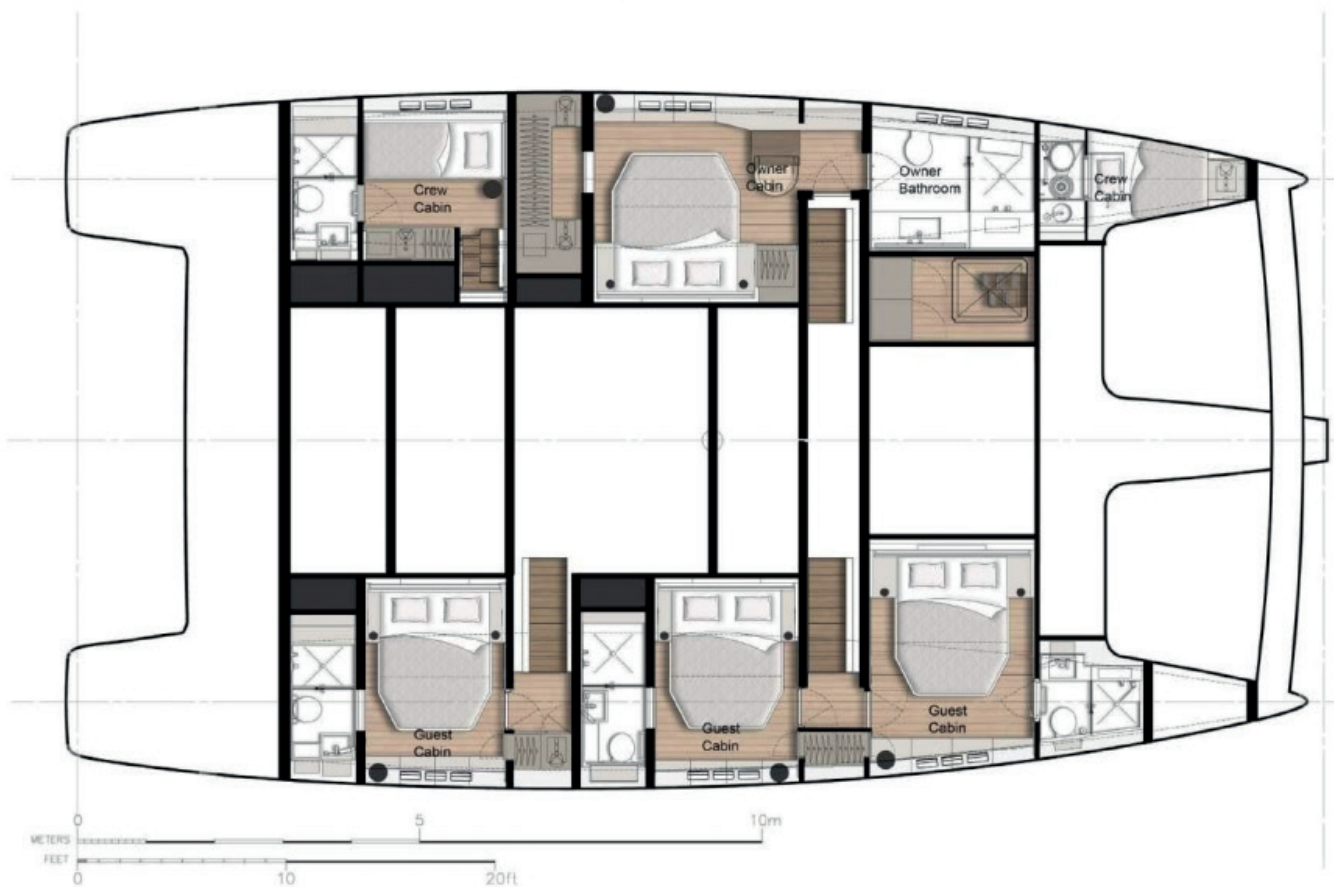

Great Modern Design

4

Large Master Cabin

5

Amazing Healthy Chef

6

Luxurious Interior

ACCOMMODATION

- 1 Larger Master Cabin with Larger Ensuted Bathroom
- 3 Similar sized Guest Cabins with Ensuted Bathrooms

TOYS & TENDERS

TOYS

- SNORKELLING GEAR
- SEABOB
- WAKEBOARD
- 2 X SUP PADDLE BOARDS
- WATER AIR MATTRESS

TENDERS

- RIB 90 HP 5,6 M / 18,37 FT- 9 PERSONS

LAYOUT

UPPER DECK

Sunreef60
by sunreef yachts

LAYOUT

Sunreef60
by sunreef yachts

MAIN DECK

LAYOUT

BELOW DECK

Sunreef60 by sunreef yachts

WE LOOK FORWARD TO WELCOMING YOU ON

VALENTINE