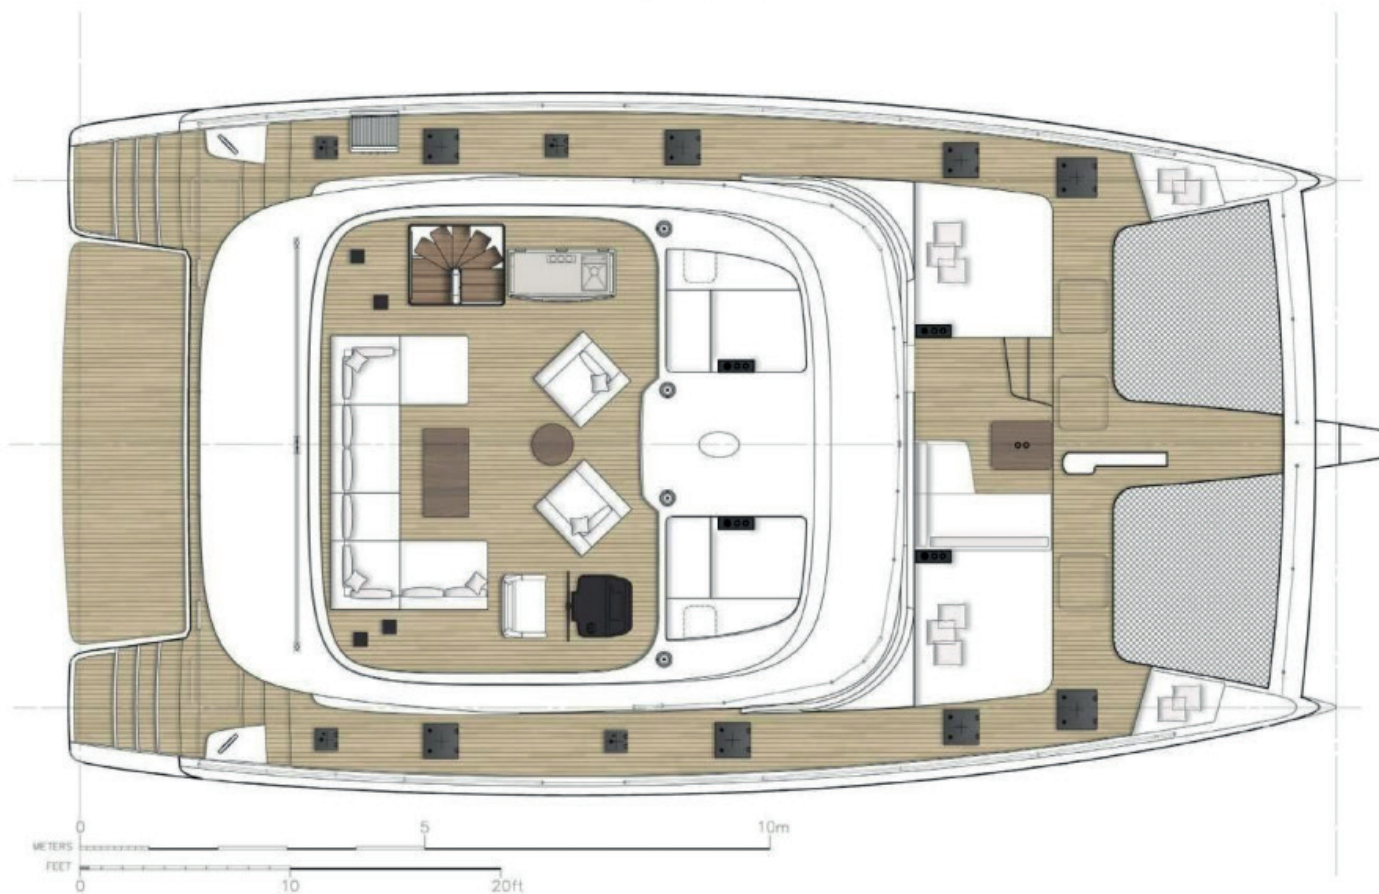

VALENTINE

A NEW SUNREEF 60'

DETAILED SPECIFICATIONS

NAME:	VALENTINE
BUILDER:	SUNREEF YACHTS
BUILT:	2021
LENGTH:	18,43 M (60' 6")
BEAM:	10,20 M (33' 6")
DRAFT:	5.5 M (18' 2")
CABINS:	4
GUESTS:	8
CREW:	3
SPEED:	9 KNOTS
ENGINE:	2 x VOLVO 150HP D3

- 1 Larger Master Cabin with Larger Ensuted Bathroom
- 3 Similar sized Guest Cabins with Ensuted Bathrooms

TOYS & TENDERS

TOYS

- SNORKELLING GEAR
- SEABOB
- WAKEBOARD
- 2 X SUP PADDLE BOARDS
- WATER AIR MATTRESS

TENDERS

- RIB 90 HP 5,6 M / 18,37 FT- 9 PERSONS

LAYOUT

UPPER DECK

Sunreef60
by sunreef yachts

LAYOUT

Sunreef60
by sunreef yachts

MAIN DECK

LAYOUT

BELOW DECK

Sunreef60 by sunreef yachts

WE LOOK FORWARD TO WELCOMING YOU ON

VALENTINE