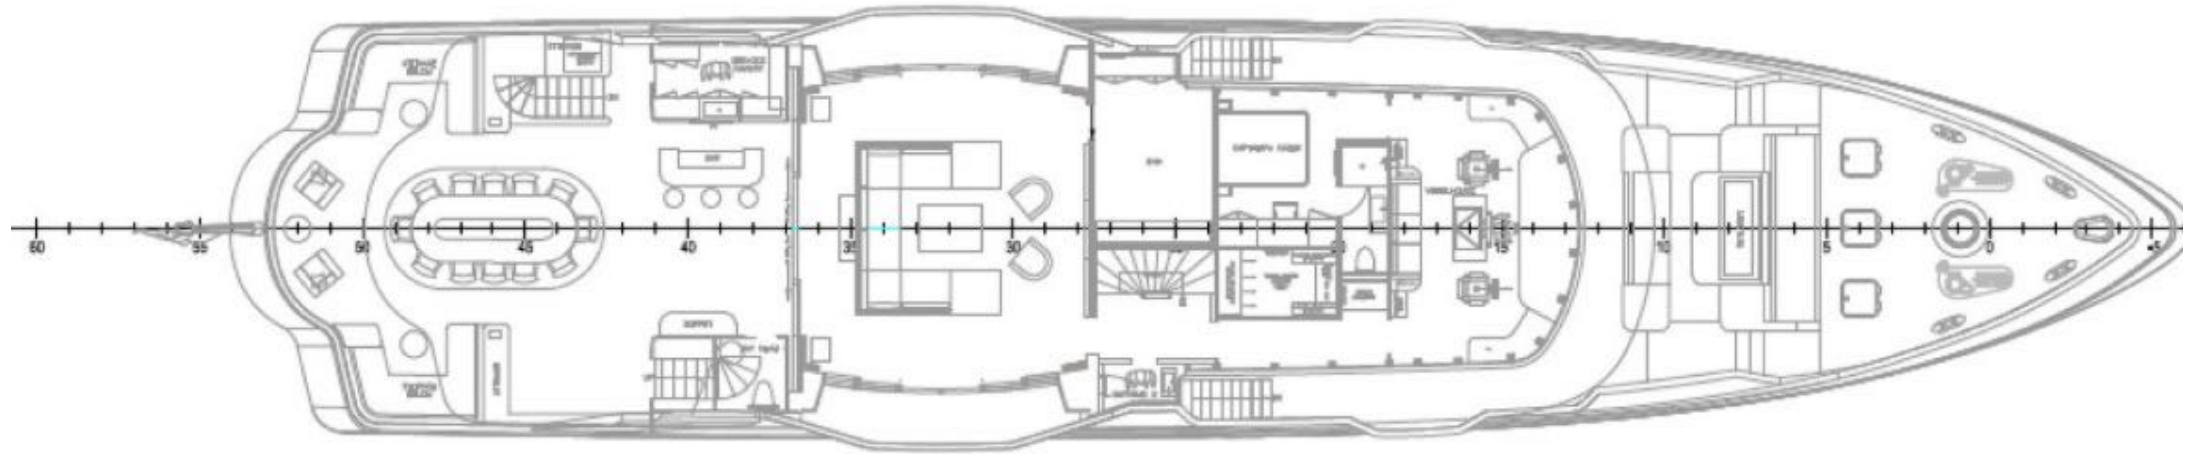

# Specifications

Length: 47.00m (154' 2")

Beam: 8.90m (29' 2")

Draft: 2.70m (8' 10")

Year built: 2017

Builder: CMB Yachts

Interior Designer: Arte-Bel Design Studio

Number of Cabins: 5

Total Guests (Sleeping): 12

Total Guests (Cruising): 12

Max N° of Guests for Quayside Events: 120 Cabin Configuration: 3 Double, 2 Twin

Master cabin on main deck: Yes

Total Crew: 9

Number of Beds: 9

Bed Configuration: 2 Pullman, 1 King, 2 Queen, 6 Single