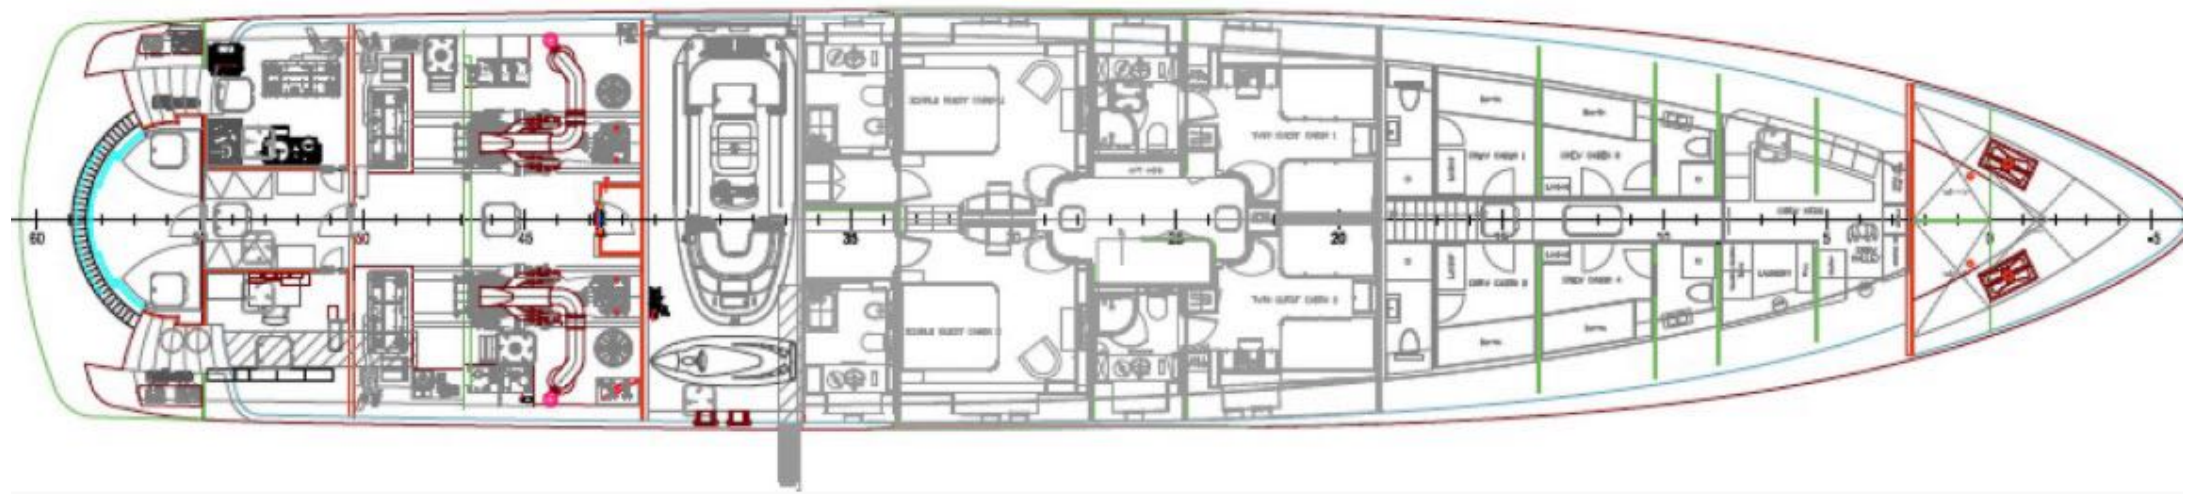

# Specifications

Length: 47.00m (154' 2")

Beam: 8.90m (29' 2")

Draft: 2.70m (8' 10")

Year built: 2017

Builder: CMB Yachts

Interior Designer: Arte-Bel Design Studio

Number of Cabins: 5

Total Guests (Sleeping): 12

Total Guests (Cruising): 12

Max N° of Guests for Quayside Events: 120 Cabin Configuration: 3 Double, 2 Twin

Master cabin on main deck: Yes

Total Crew: 9

Number of Beds: 9

Bed Configuration: 2 Pullman, 1 King, 2 Queen, 6 Single