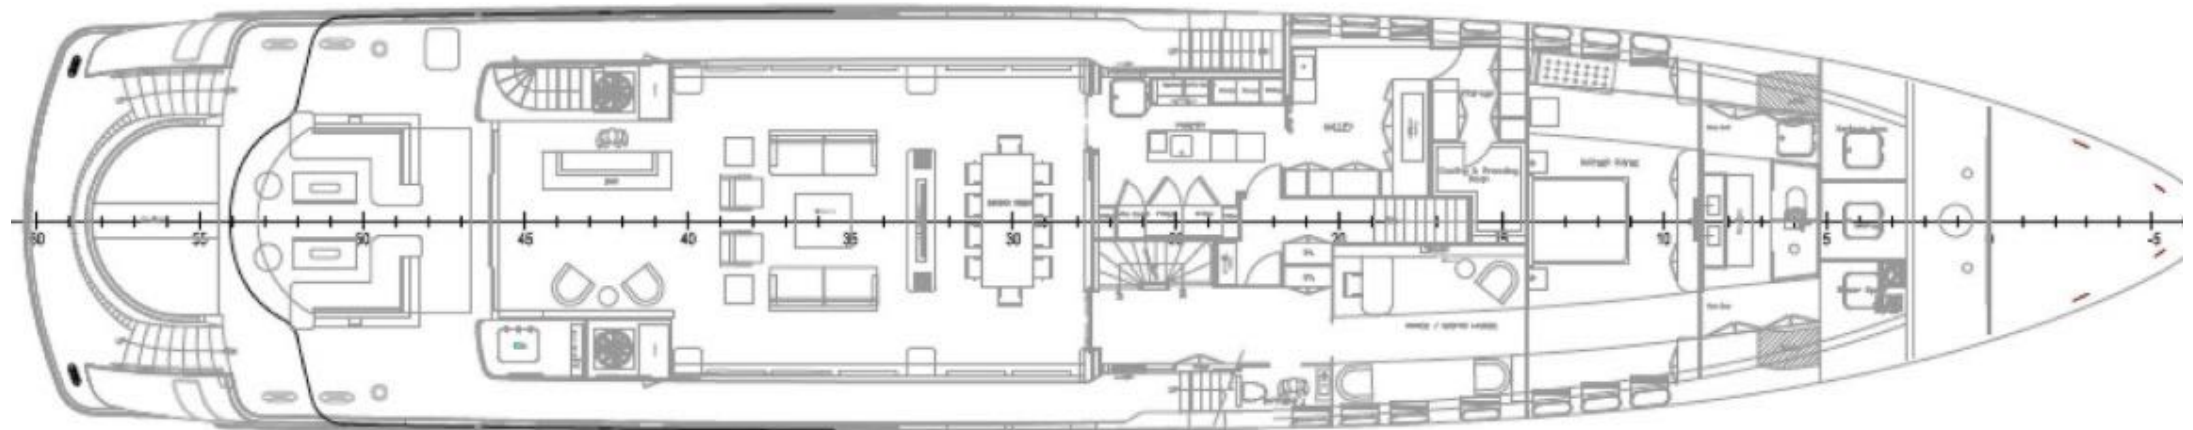

# Specifications

Length: 47.00m (154' 2")

Beam: 8.90m (29' 2")

Draft: 2.70m (8' 10")

Year built: 2017

Builder: CMB Yachts

Interior Designer: Arte-Bel Design Studio

Number of Cabins: 5

Total Guests (Sleeping): 12

Total Guests (Cruising): 12

Max N° of Guests for Quayside Events: 120 Cabin Configuration: 3 Double, 2 Twin

Master cabin on main deck: Yes

Total Crew: 9

Number of Beds: 9

Bed Configuration: 2 Pullman, 1 King, 2 Queen, 6 Single